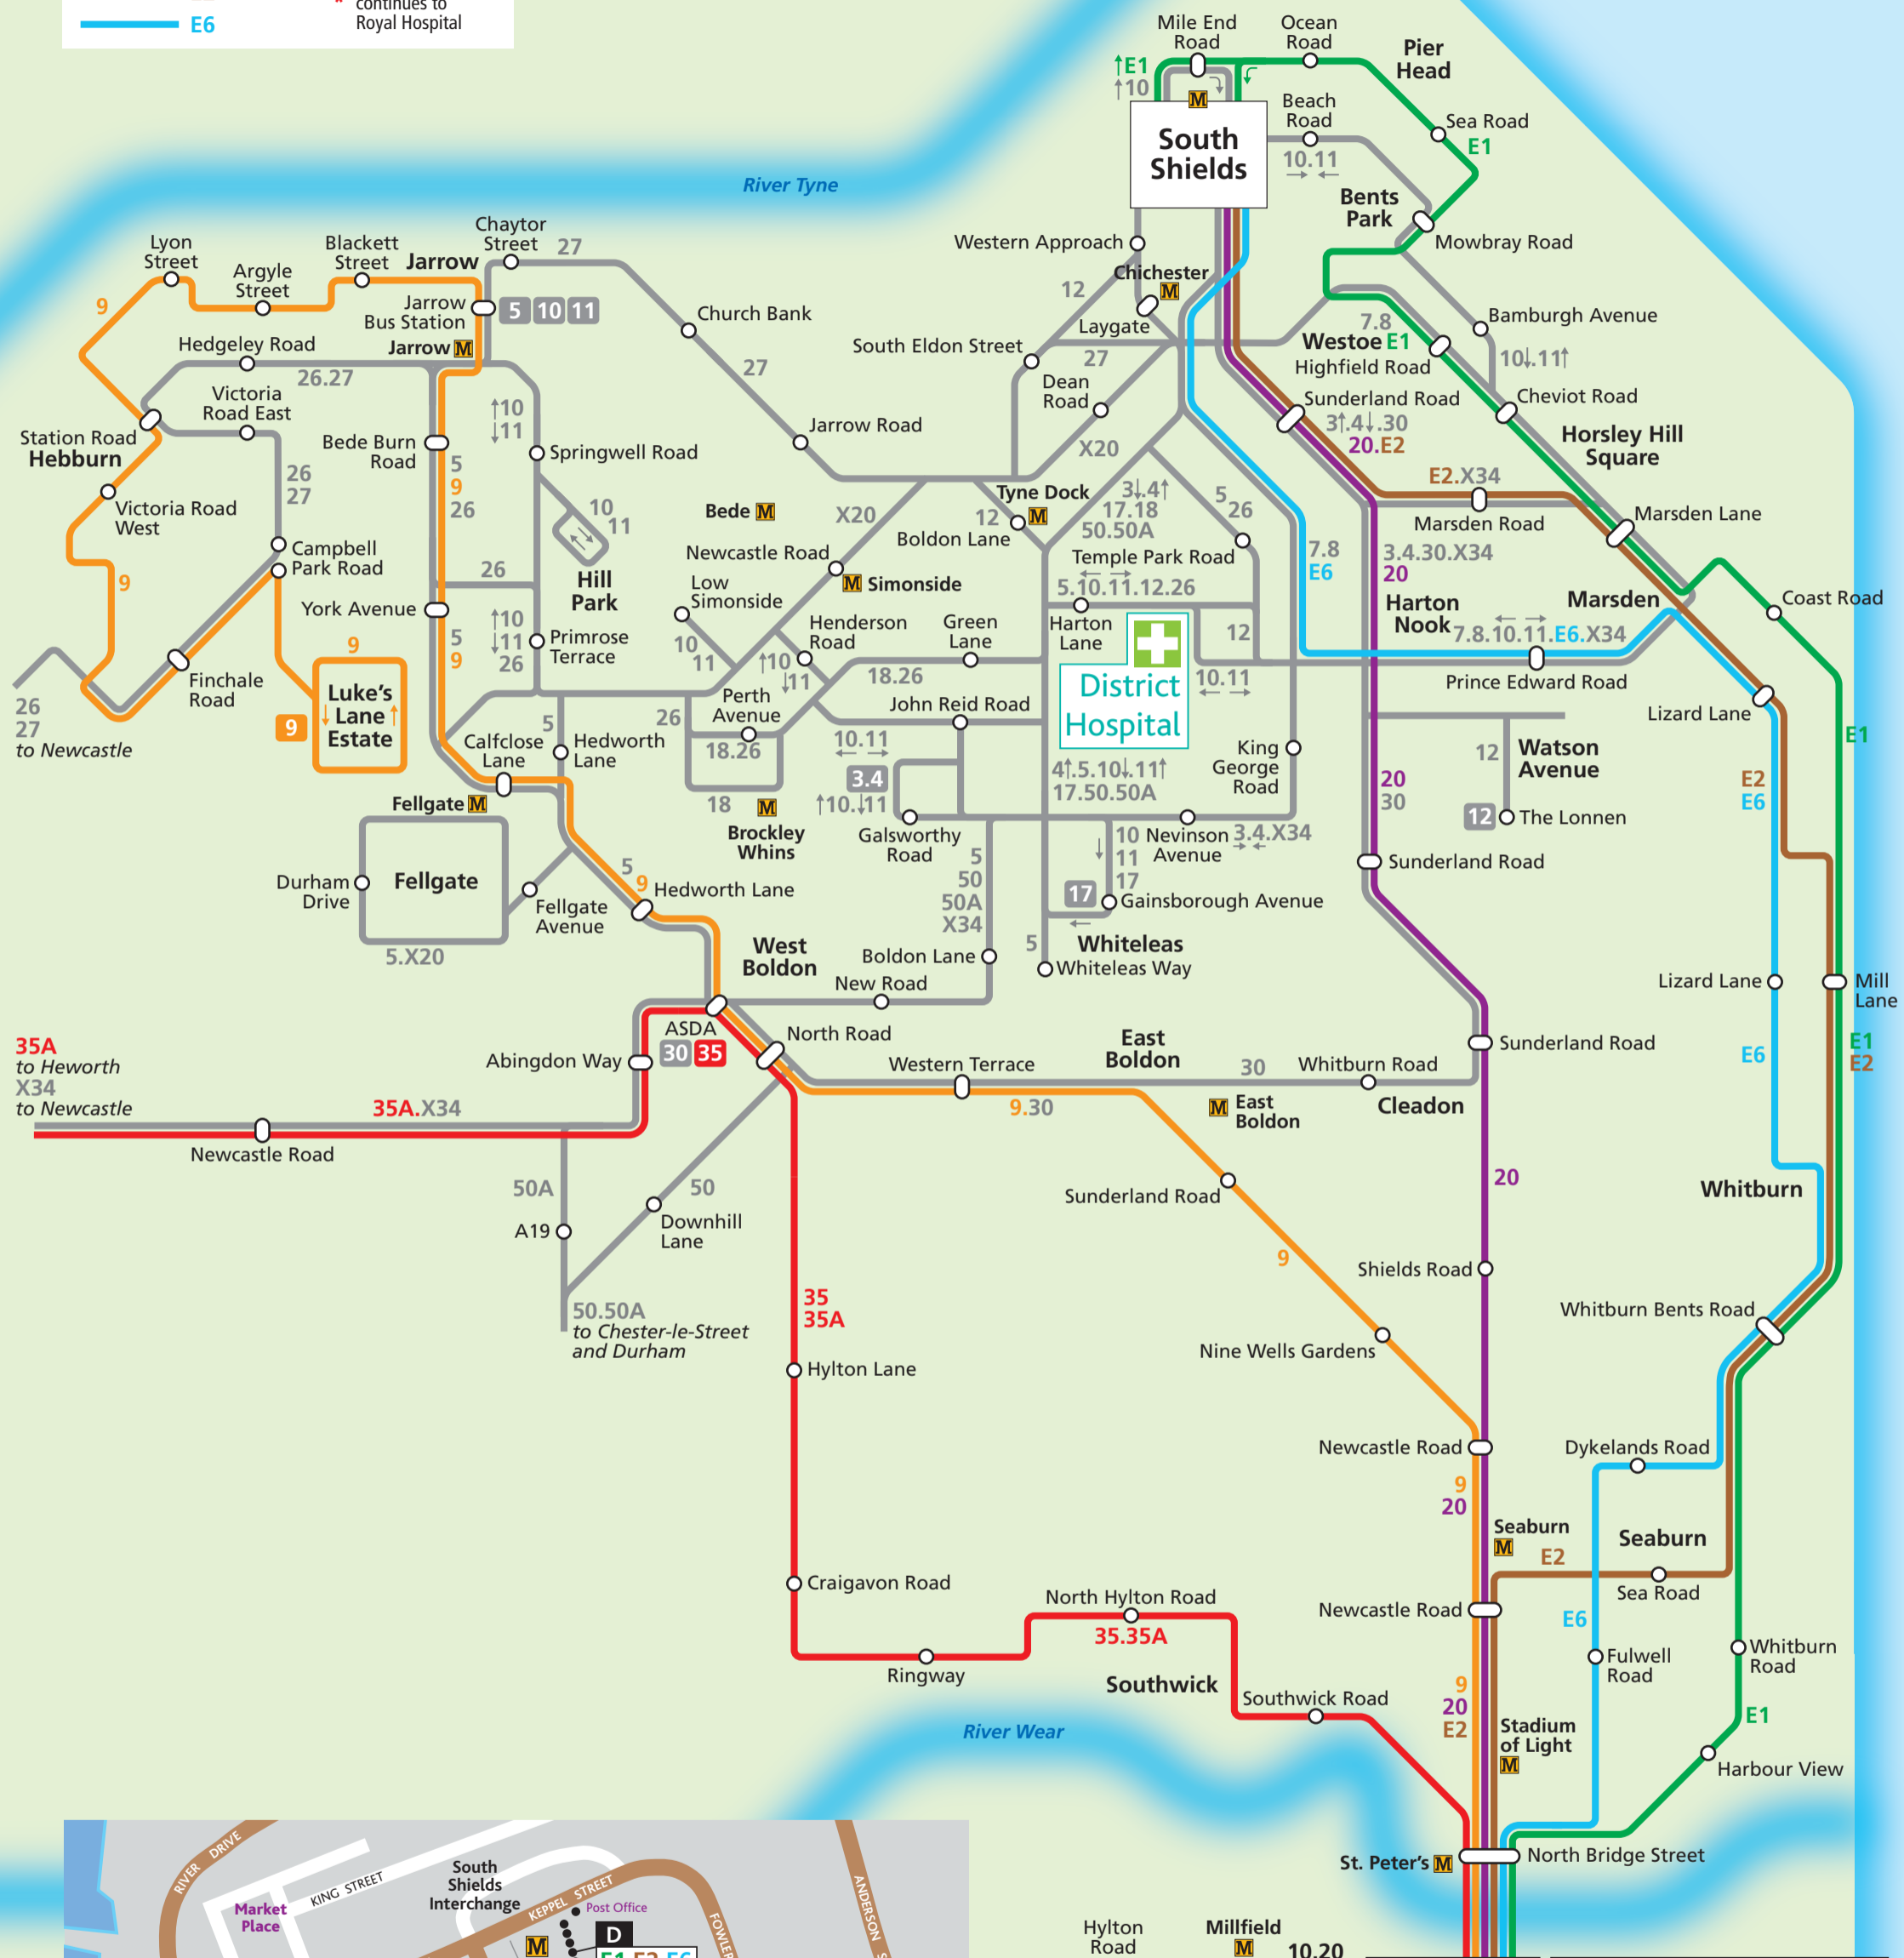

networkonetickets.co.uk
 0191 276 3706

Travel between South Tyneside and Sunderland with Stagecoach North East!

With Tyne & Wear tickets you can travel in South Shields, Sunderland and on connecting services (E1, E2 and E6) - all on just one ticket!

Buses to Royal Hospital

Routes	Bus stop
2, 2A, 39, 39A	J
8, 8A, 78, 78A	K
35, 35A	M

You can catch a bus to Royal Hospital from the stops highlighted **RED**

Digital Cartography by Pindar Creative 12.9.19
 www.pindarcreative.co.uk

Bus stops at the hospitals...

Sunderland Royal Hospital

South Tyneside District Hospital

How to get to Royal Hospital from South Tyneside

Direct buses to Sunderland City Centre

- 9
- 20
- 35*.35A*
- E1
- E2
- E6

Direct buses to Royal Hospital

- 8
- Other buses
- 5

* continues to Royal Hospital

Routes	Destination	Bus stop
9	Boldon, Jarrow	R 17
20	Park Lane	N 8 13 26
20	South Shields	Q 15 18 29
35, 35A	Boldon, Downhill	T 16 19 28
E1, E2, E6	Park Lane	P 11
E1, E2, E6	South Shields	P 15 18