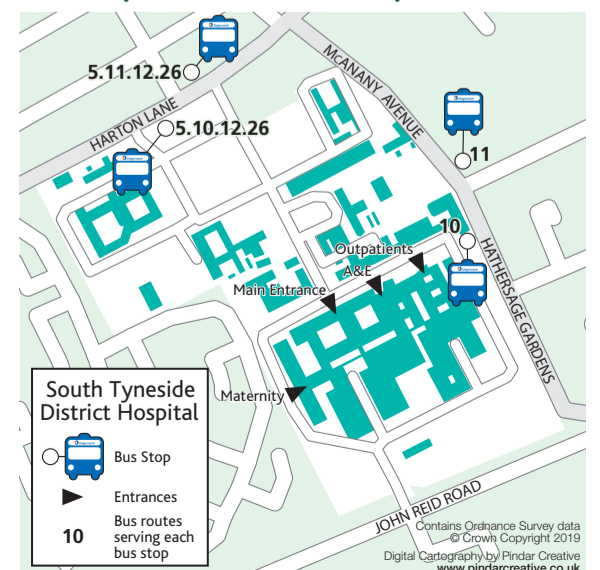

Buses to Royal Hospital

Routes	Bus stop
2, 2A, 39, 39A	7 24 39
8(GNE), 8A, 78, 78A	39
8(SC), 16	14 24 39
10	7 39 40
20	22 39 40
X24	22 26 39
35, 35A	8 14 25 39

GNE - Go North East SC - Stagecoach

Digital Cartography by Pindar Creative 12.9.19
 www.pindarcreative.co.uk

Buses to Royal Hospital

Routes	Bus stop
2, 2A, 39, 39A	J
8, 8A, 78, 78A	K
35, 35A	M

You can catch a bus to Royal Hospital from the stops highlighted **RED**

Digital Cartography by Pindar Creative 12.9.19
 www.pindarcreative.co.uk

Bus stops at the hospitals...

Sunderland Royal Hospital

South Tyneside District Hospital

How to get to Royal Hospital from South Tyneside

Direct buses to Sunderland City Centre

- 9
- 20
- 35*.35A*
- E1
- E2
- E6

Direct buses to Royal Hospital

- 8
- Other buses
- 5

* continues to Royal Hospital

Routes	Destination	Bus stop
9	Boldon, Jarrow	R 17
20	Park Lane	N 8 13 26
20	South Shields	Q 15 18 29
35, 35A	Boldon, Downhill	T 16 19 28
E1, E2, E6	Park Lane	P 11
E1, E2, E6	South Shields	P 15 18