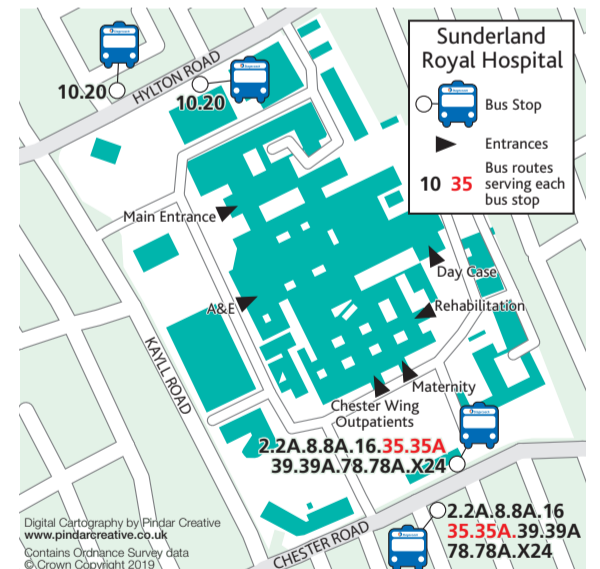

Buses to Royal Hospital

Routes	Bus stop
2, 2A, 39, 39A	7 24 39
8(GNE), 8A, 78, 78A	39
8(SC), 16	14 24 39
10	7 39 40
20	22 39 40
X24	22 26 39
35, 35A	8 14 25 39

GNE - Go North East SC - Stagecoach

Digital Cartography by Pindar Creative 12.9.19
 www.pindarcreative.co.uk

Buses to Royal Hospital

Routes	Bus stop
2, 2A, 39, 39A	J
8, 8A, 78, 78A	K
35, 35A	M

You can catch a bus to Royal Hospital from the stops highlighted **RED**

Digital Cartography by Pindar Creative 12.9.19
 www.pindarcreative.co.uk

Bus stops at the hospitals...

Sunderland Royal Hospital

South Tyneside District Hospital

How to get to Royal Hospital from South Tyneside

Direct buses to Sunderland City Centre

- 9
- 20
- 35*.35A*
- E1
- E2
- E6

Direct buses to Royal Hospital

- 8
- Other buses
- 5

* continues to Royal Hospital

Routes	Destination	Bus stop
9	Boldon, Jarrow	R 17
20	Park Lane	N 8 13 26
20	South Shields	Q 15 18 29
35, 35A	Boldon, Downhill	T 16 19 28
E1, E2, E6	Park Lane	P 11
E1, E2, E6	South Shields	P 15 18