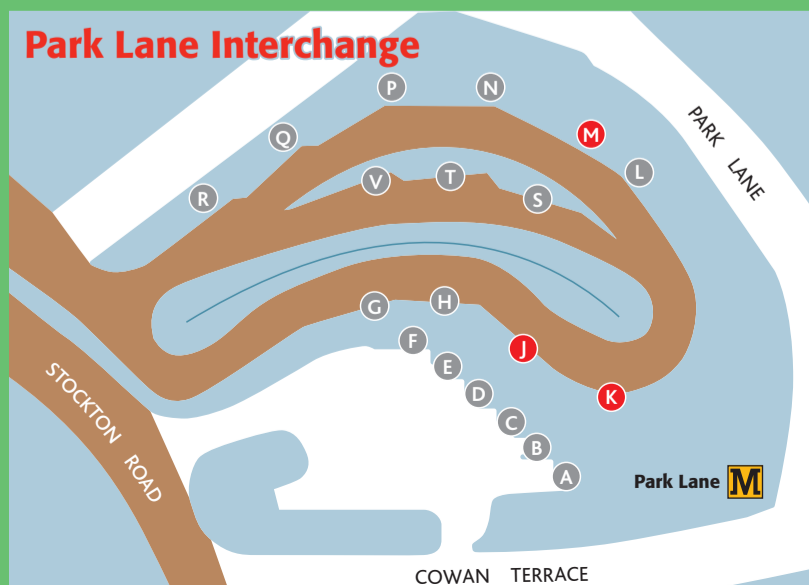

Buses to Royal Hospital

Routes	Bus stop
2, 2A, 39, 39A	7 24 39
8(GNE), 8A, 78, 78A	39
8(SC), 16	14 24 39
10	7 39 40
20	22 39 40
X24	22 26 39
35, 35A	8 14 25 39

GNE - Go North East SC - Stagecoach

Digital Cartography by Pindar Creative 12.9.19
www.pindarcreative.co.uk